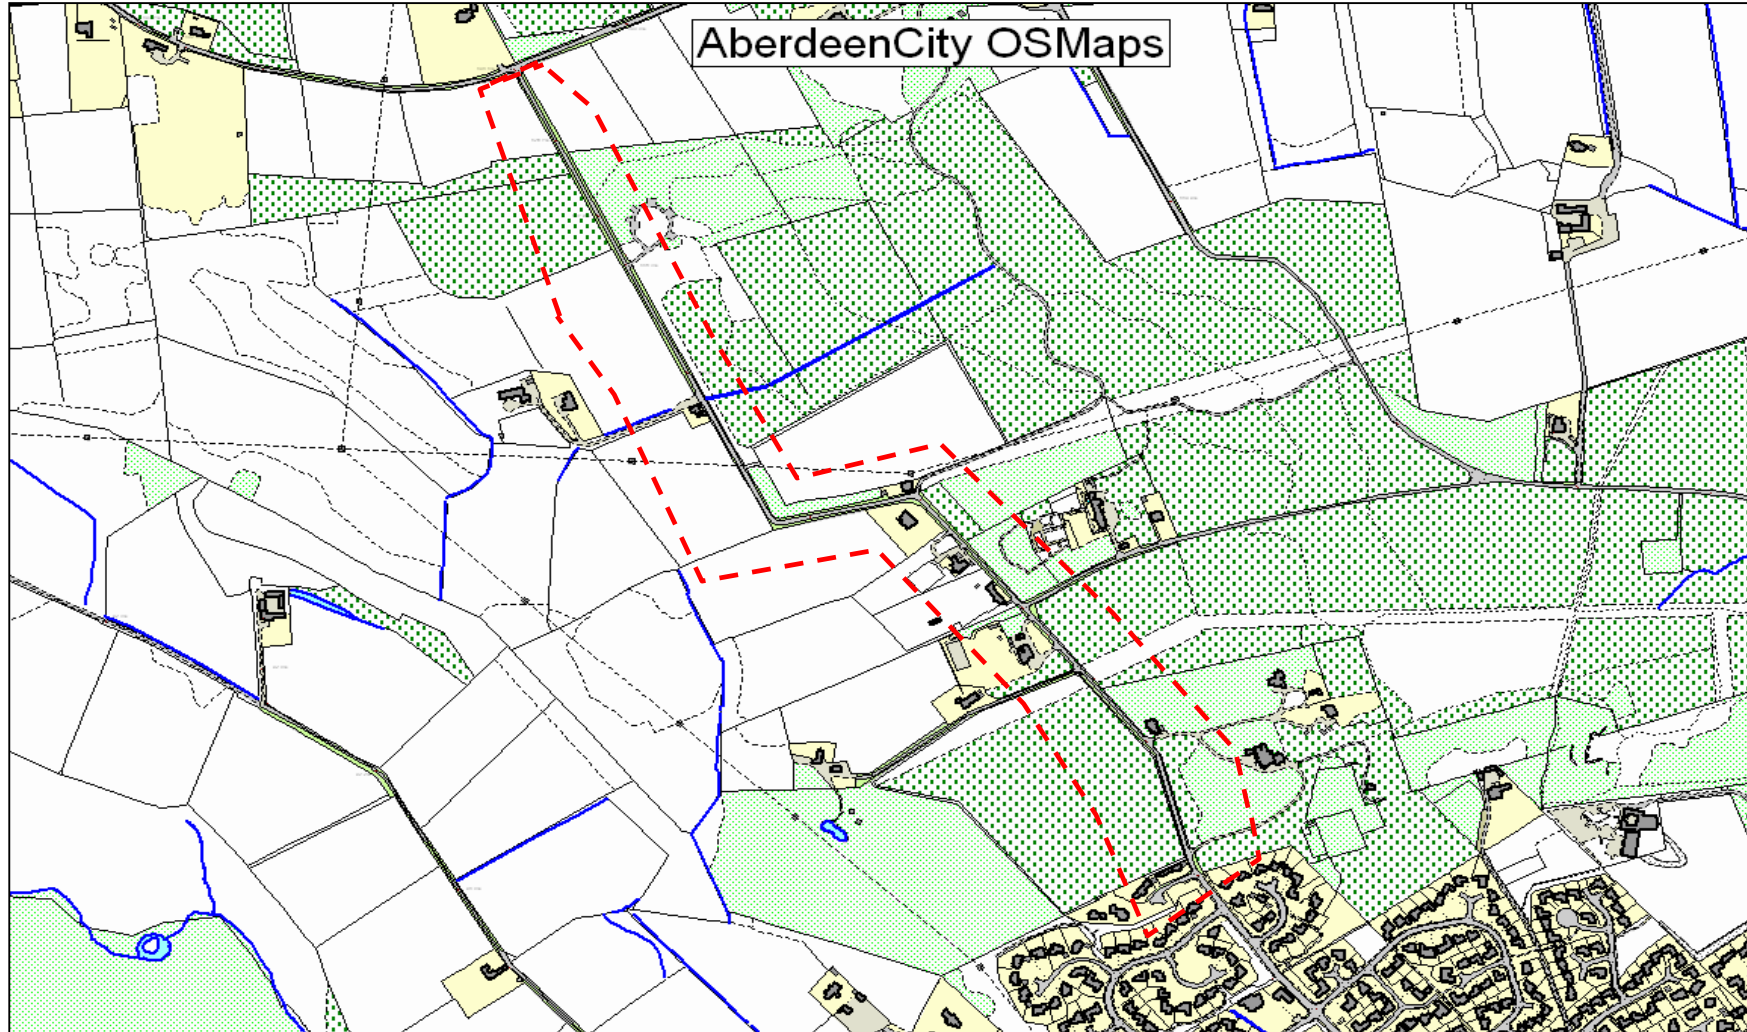

Collision Factor 1

Disobeyed Give Way or Stop sign or markings	1
Junction overshoot	2
Swerved	1
TOTAL	4

ACCIDENT SEVERITY KEY

- Serious Injury Accident
- Slight Injury Accident

C129 Ballieswells Road. Injury Only Collisions 2008 to 2012