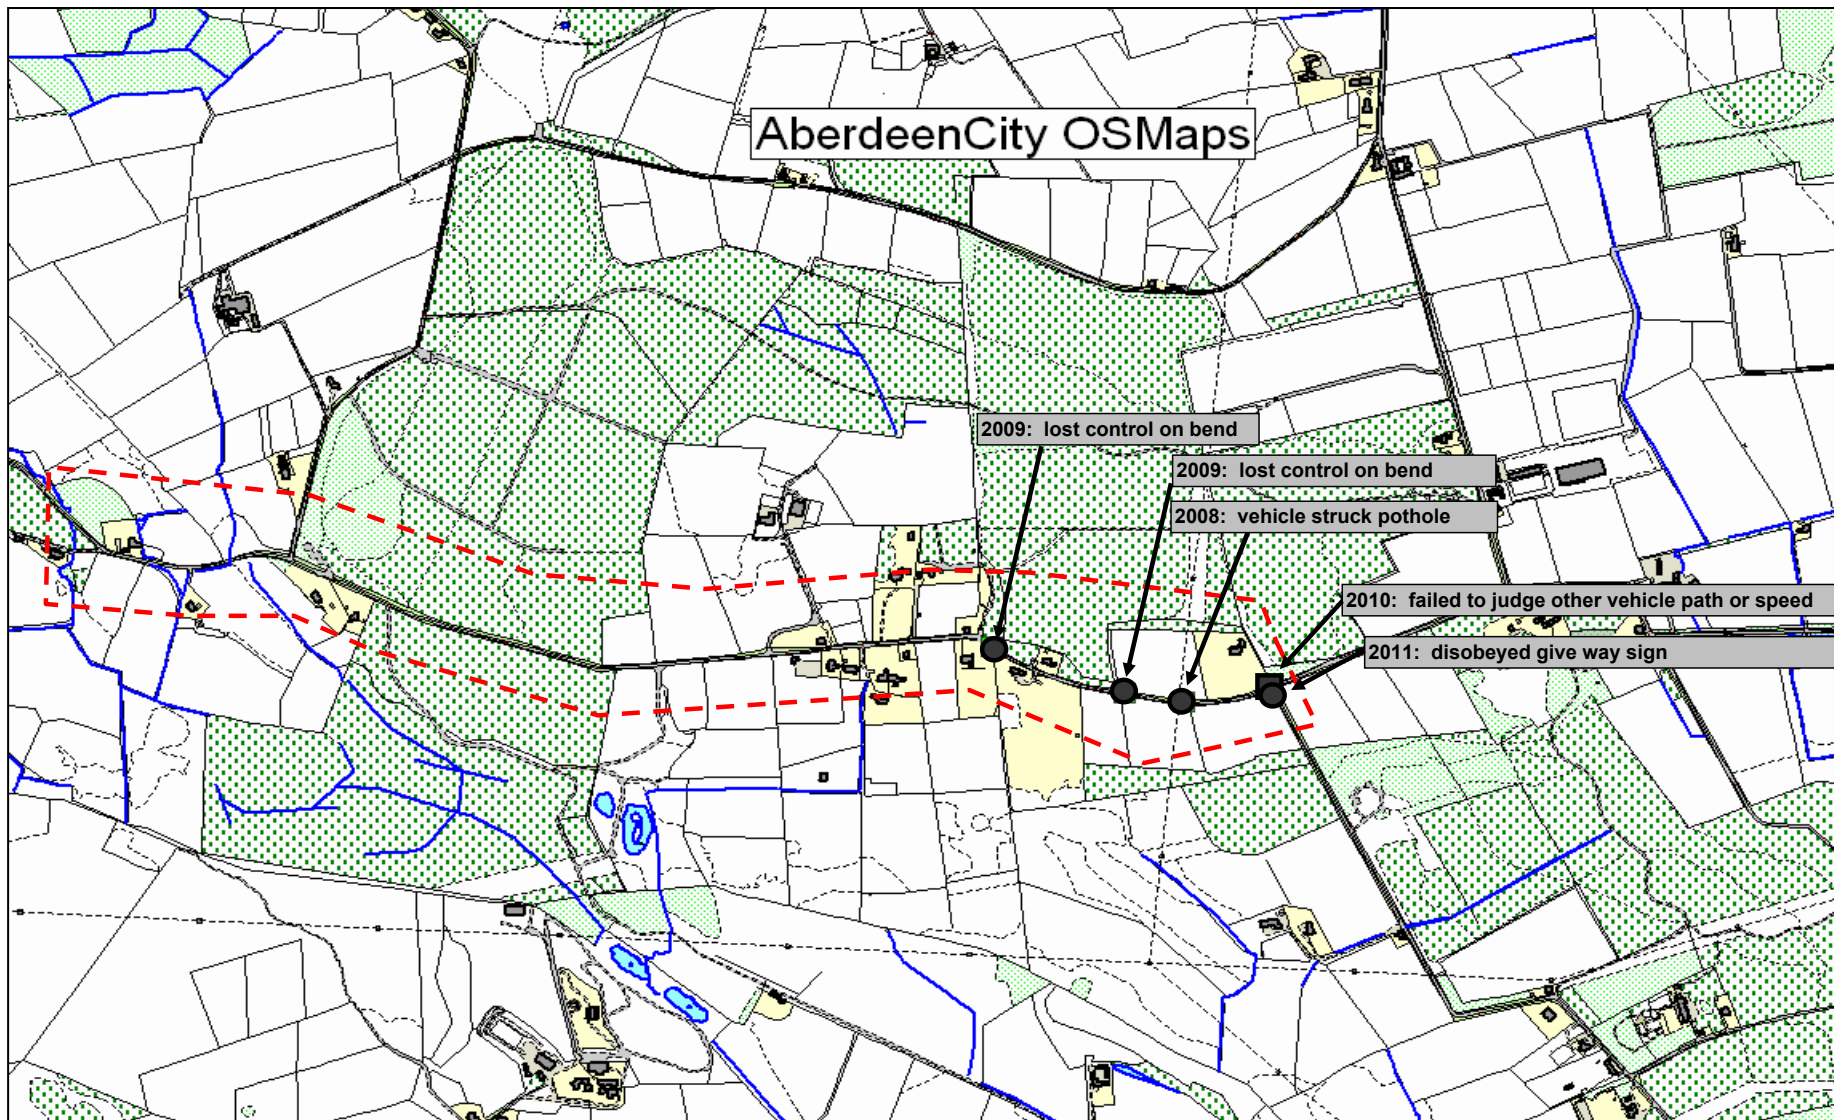

C127 Blacktop Road. Injury Only Collisions 2008 to 2012

Severity of accident

Date	Fatal	Serious	Slight	Total
2008	0	0	1	1
2009	0	0	2	2
2010	0	1	0	1
2011	0	0	1	1
2012	0	0	0	0
Total	0	1	4	5

Collision Factor 1

Poor or defective road surface	1
Slippery road (due to weather)	1
Disobeyed Give Way or Stop sign or markings	1
Travelling too fast for conditions	1
Dazzling sun	1
TOTAL	5

ACCIDENT SEVERITY KEY

- Serious Injury Accident
- Slight Injury Accident