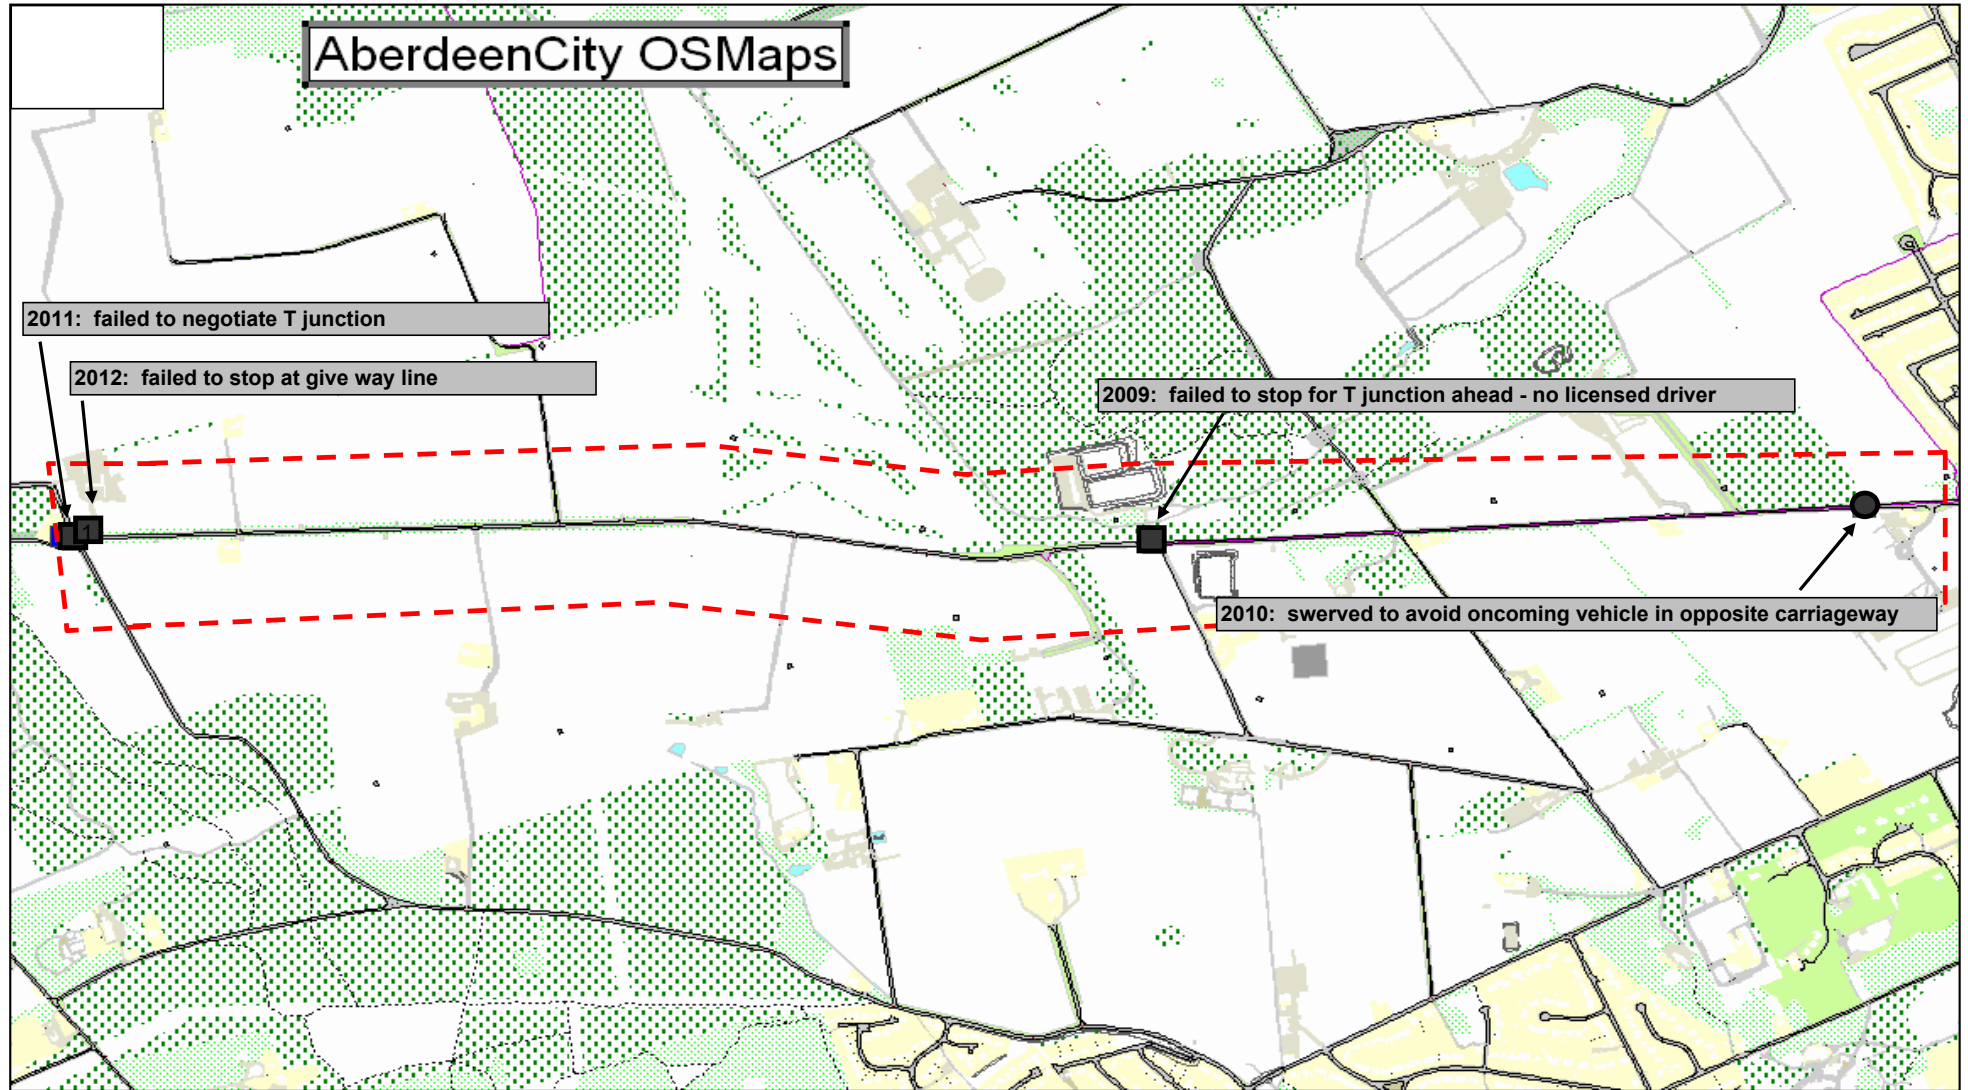

C127 Countesswells Road. Injury Only Collision 2008 to 2012

Severity of accident

Date	Fatal	Serious	Slight	Total
2008	0	0	0	0
2009	0	1	0	1
2010	0	0	1	1
2011	0	1	0	1
2012	0	1	0	1
Total	0	3	1	4

Collision Factor 1

Disobeyed Give Way or Stop sign or markings	1
Junction overshoot	2
Swerved	1
TOTAL	4

ACCIDENT SEVERITY KEY

- Serious Injury Accident
- Slight Injury Accident