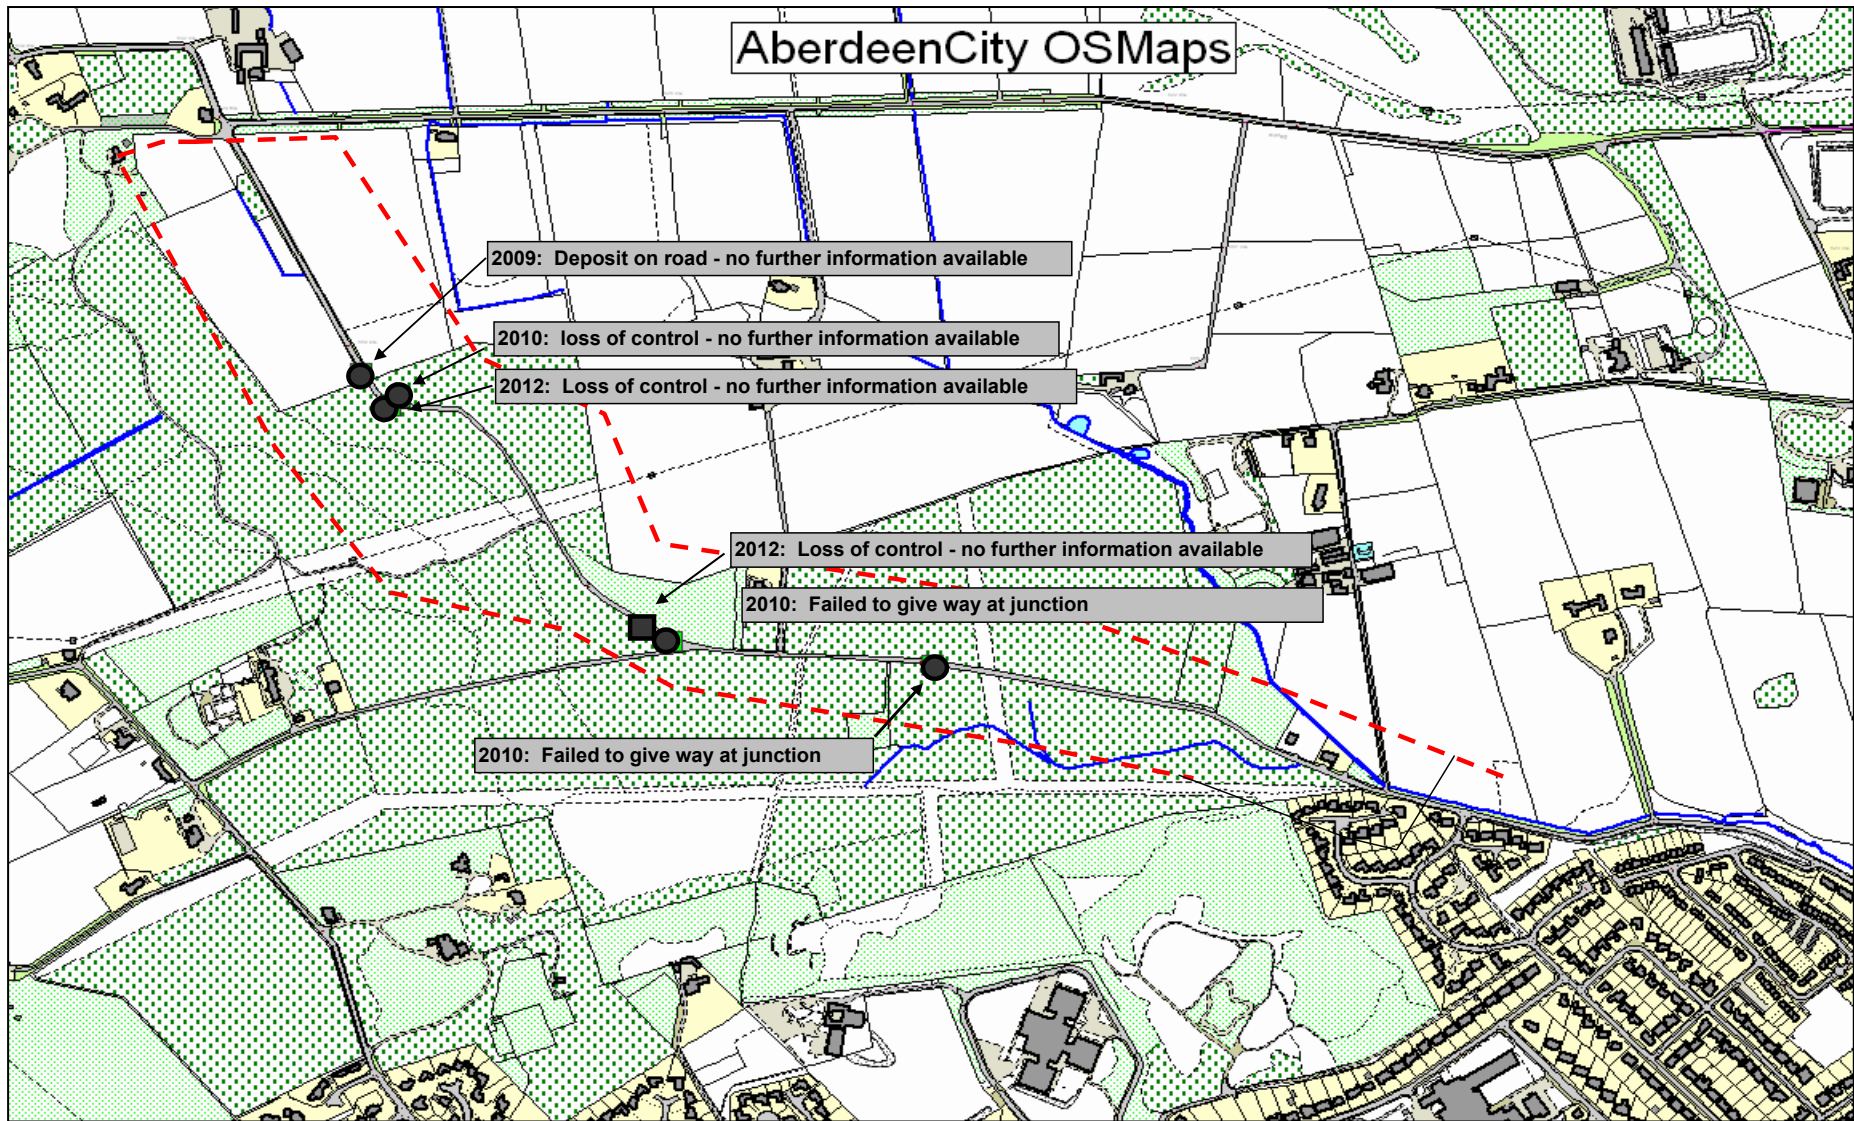

SEVERITY OF ACCIDENT

Year	Fatal	Serious	Slight	Total
2008	0	3	3	6
2009	0	1	4	5
2010	0	1	4	5
2011	0	1	1	2
2012	0	1	1	2
TOTAL	0	7	13	20

CONTRIBUTORY FACTOR

Slippery road (due to weather)	7	35%
Disobeyed double white line	3	15%
Junction overshoot	2	10%
Deposit on road	2	10%
Swerved	1	5%
Animal or object in carriageway	1	5%
Loss of control	1	5%
Poor or defective road surface	1	5%
Traveling too fast for conditions	1	5%
Dazzling sun	1	5%
TOTAL	20	100%

Title: Review of Rural Speed Limits

Serious Injury Accident
Slight Injury Accident

C128 Kingswells To Cults Road. Injury Only Collisions 2008 to 2012

Severity of accident

Date	Fatal	Serious	Slight	Total
2008	0	1	2	3
2009	0	1	0	1
2010	0	0	1	1
2011	0	0	0	0
2012	0	0	0	0
Total	0	2	3	5

Collision Factor

Deposit on road (eg.	1
Slippery road (due to weather)	3
Disobeyed double white line	1
Total	5

ACCIDENT SEVERITY KEY

- Serious Injury Accident
- Slight Injury Accident

C128 Kirk Brae. Injury Only Collisions 2008 to 2012

Severity of accident

Date	Fatal	Serious	Slight	Total
2008	0	1	0	1
2009	0	0	2	2
2010	0	0	2	2
2011	0	0	0	0
2012	0	0	1	1
Total	0	1	5	6

Collision Factor 1

Deposit on road (eg. oil, mud, chippings)	1
Slippery road (due to weather)	2
Animal or object in carriageway	1
Disobeyed Give Way or Stop sign or markings	1
Loss of control	1
TOTAL	6