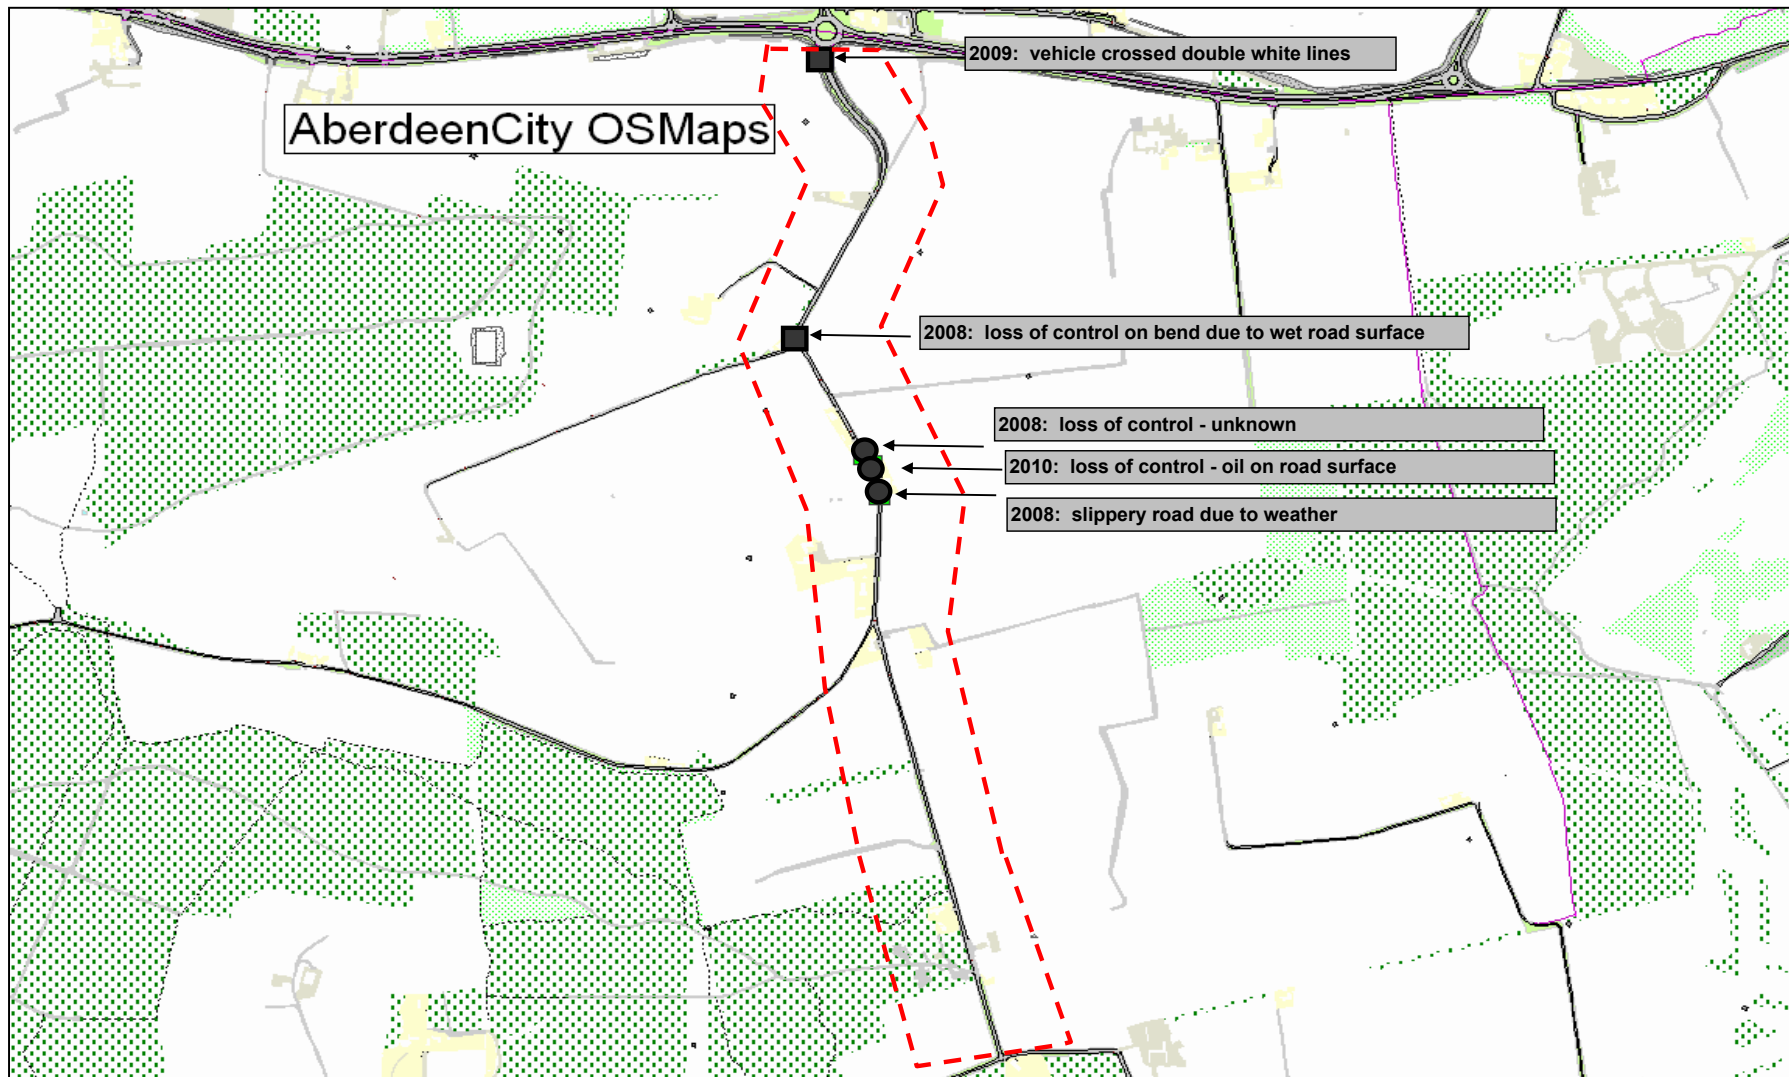

SEVERITY OF ACCIDENT

Year	Fatal	Serious	Slight	Total
2008	0	3	3	6
2009	0	1	4	5
2010	0	1	4	5
2011	0	1	1	2
2012	0	1	1	2
TOTAL	0	7	13	20

CONTRIBUTORY FACTOR

Slippery road (due to weather)	7	35%
Disobeyed double white line	3	15%
Junction overshoot	2	10%
Deposit on road	2	10%
Swerved	1	5%
Animal or object in carriageway	1	5%
Loss of control	1	5%
Poor or defective road surface	1	5%
Traveling too fast for conditions	1	5%
Dazzling sun	1	5%
TOTAL	20	100%

Title: Review of Rural Speed Limits

Serious Injury Accident
Slight Injury Accident

C128 Kingswells To Cults Road. Injury Only Collisions 2008 to 2012

Severity of accident

Date	Fatal	Serious	Slight	Total
2008	0	1	2	3
2009	0	1	0	1
2010	0	0	1	1
2011	0	0	0	0
2012	0	0	0	0
Total	0	2	3	5

Collision Factor

Deposit on road (eg.	1
Slippery road (due to weather)	3
Disobeyed double white line	1
Total	5

ACCIDENT SEVERITY KEY

- Serious Injury Accident
- Slight Injury Accident

C128 Kirk Brae. Injury Only Collisions 2008 to 2012

Severity of accident

Date	Fatal	Serious	Slight	Total
2008	0	1	0	1
2009	0	0	2	2
2010	0	0	2	2
2011	0	0	0	0
2012	0	0	1	1
Total	0	1	5	6

Collision Factor 1

Deposit on road (eg. oil, mud, chippings)	1
Slippery road (due to weather)	2
Animal or object in carriageway	1
Disobeyed Give Way or Stop sign or markings	1
Loss of control	1
TOTAL	6